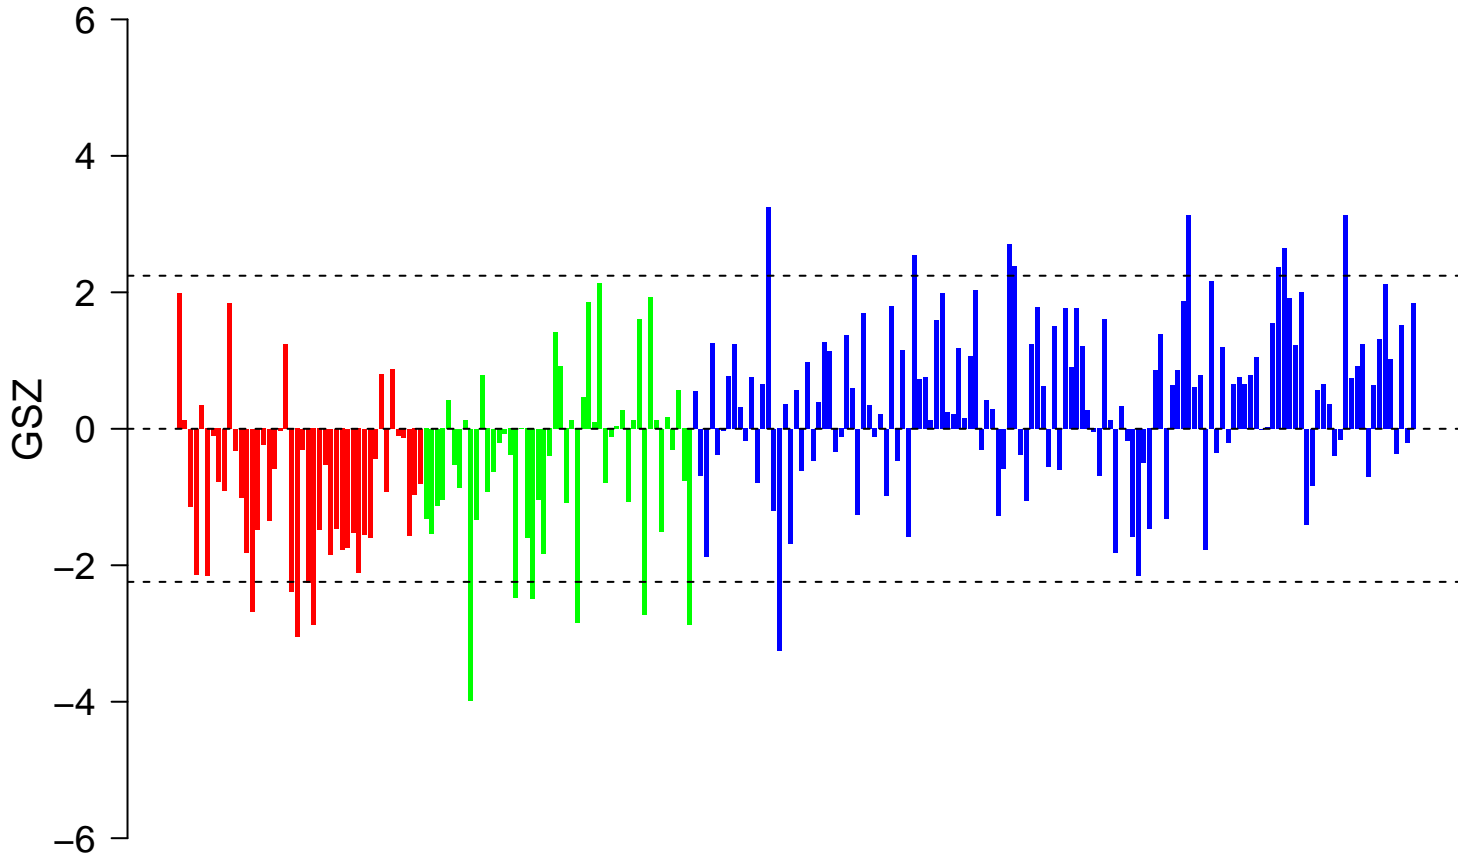

MURAKAMI_UV_RESPONSE_1HR_DN

MURAKAMI_UV_RESPONSE_1HR_DN

■ on
■ -
□ off

MURAKAMI_UV_RESPONSE_1HR_DN