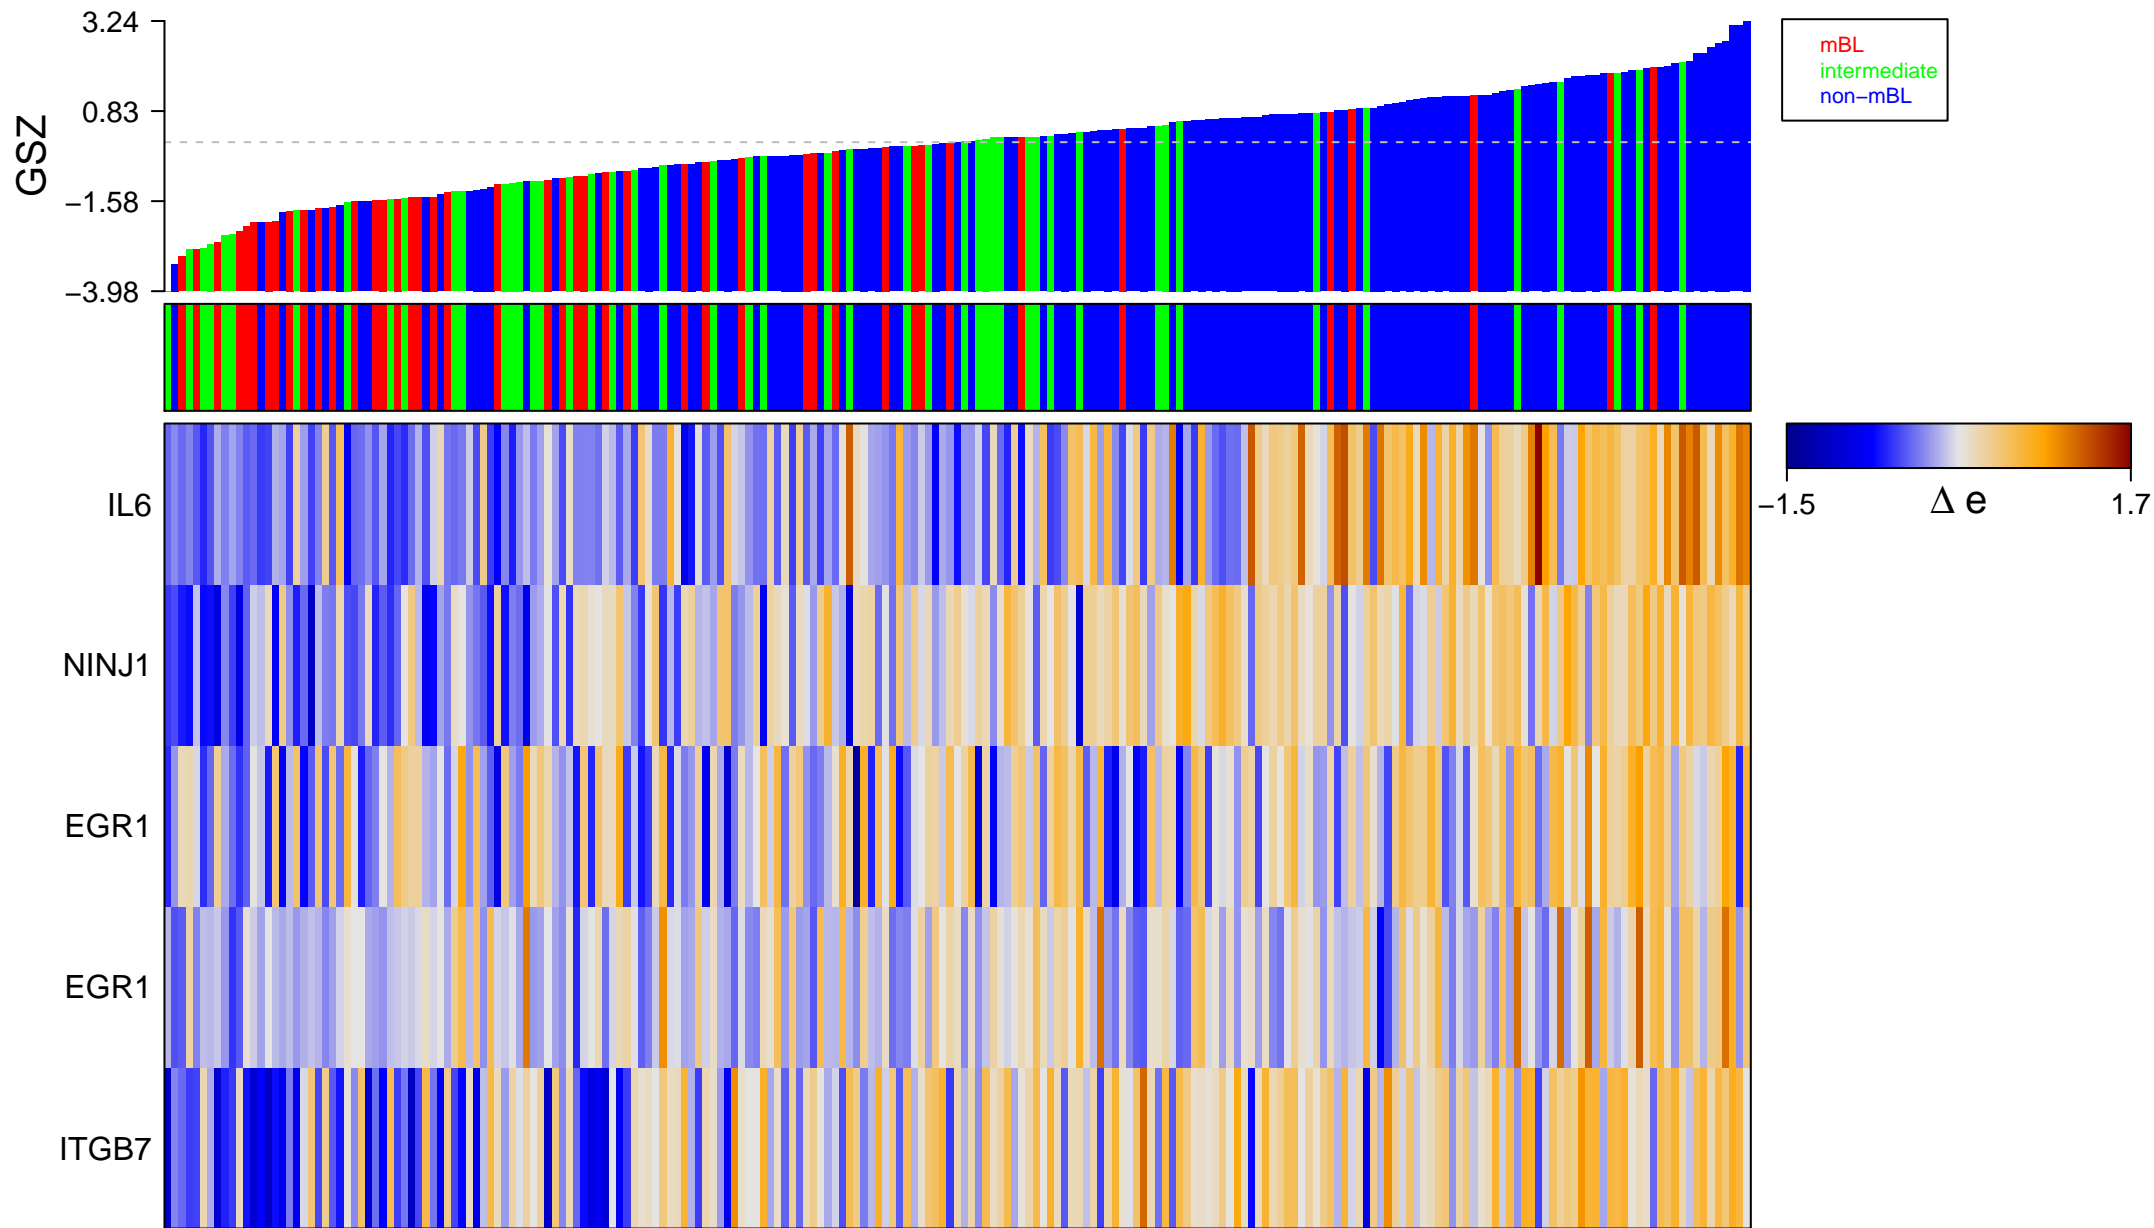

MURAKAMI_UV_RESPONSE_1HR_DN

MURAKAMI_UV_RESPONSE_1HR_DN

■ on
■ -
□ off

MURAKAMI_UV_RESPONSE_1HR_DN